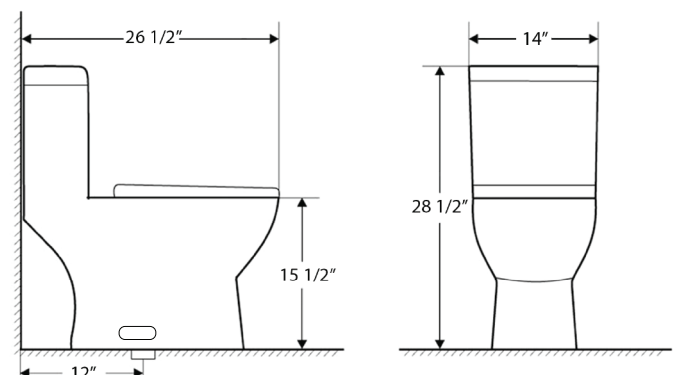

Features

- Glazed ceramic one piece toilet
- Soft Close Seat
- Standard 15.5" comfort height
- Elongated bowl
- Glazed skirted trapway
- Installation access
- 12" Rough-in
- Floor mount installation
- Dual Tornado Flush System
0.8/1.28 Gallons per Flush (GPF)
- Chrome push button
- Quick-release soft close seat

Specifications

- 0.8/1.28 Gallons Per Flush (GPF)
- Dual Tornado Flush System
- 12" Rough-in
- Floor mount
- Elongated bowl
- 15.5" Bowl height
- Glazed ceramic
- One Year Limited Warranty
- Factory flush-tested
- **Product Weight:** 91 lbs.
- **L:** 26.5" x **W:** 14" x **H:** 28.5"

Included Accessories

- Side bolt cover parts
- Tank lid with chrome actuator push buttons
- Toilet seat with quick-release slow-close hinges
- Wax ring and toilet bolts

Parts

- SM-TPT09 : Fill Valve
- SM-TPT17 : Flush Button
- SM-TPT12 : Flush Valve
- SM-TPT11 : Side Cover Parts
- SM-TTL12 : Tank Lid
- SM-QRS12 : Toilet Seat