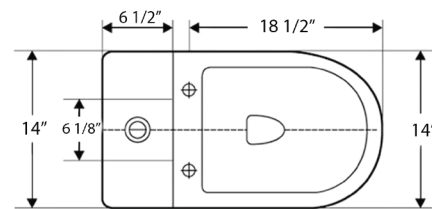

Parts

- SM-TPT09 : Fill Valve
- SM-TPT17 : Flush Button
- SM-TPT12 : Flush Valve
- SM-TPT11 : Side Cover Parts
- SM-TTL12 : Tank Lid
- SM-QRS12 : Toilet Seat